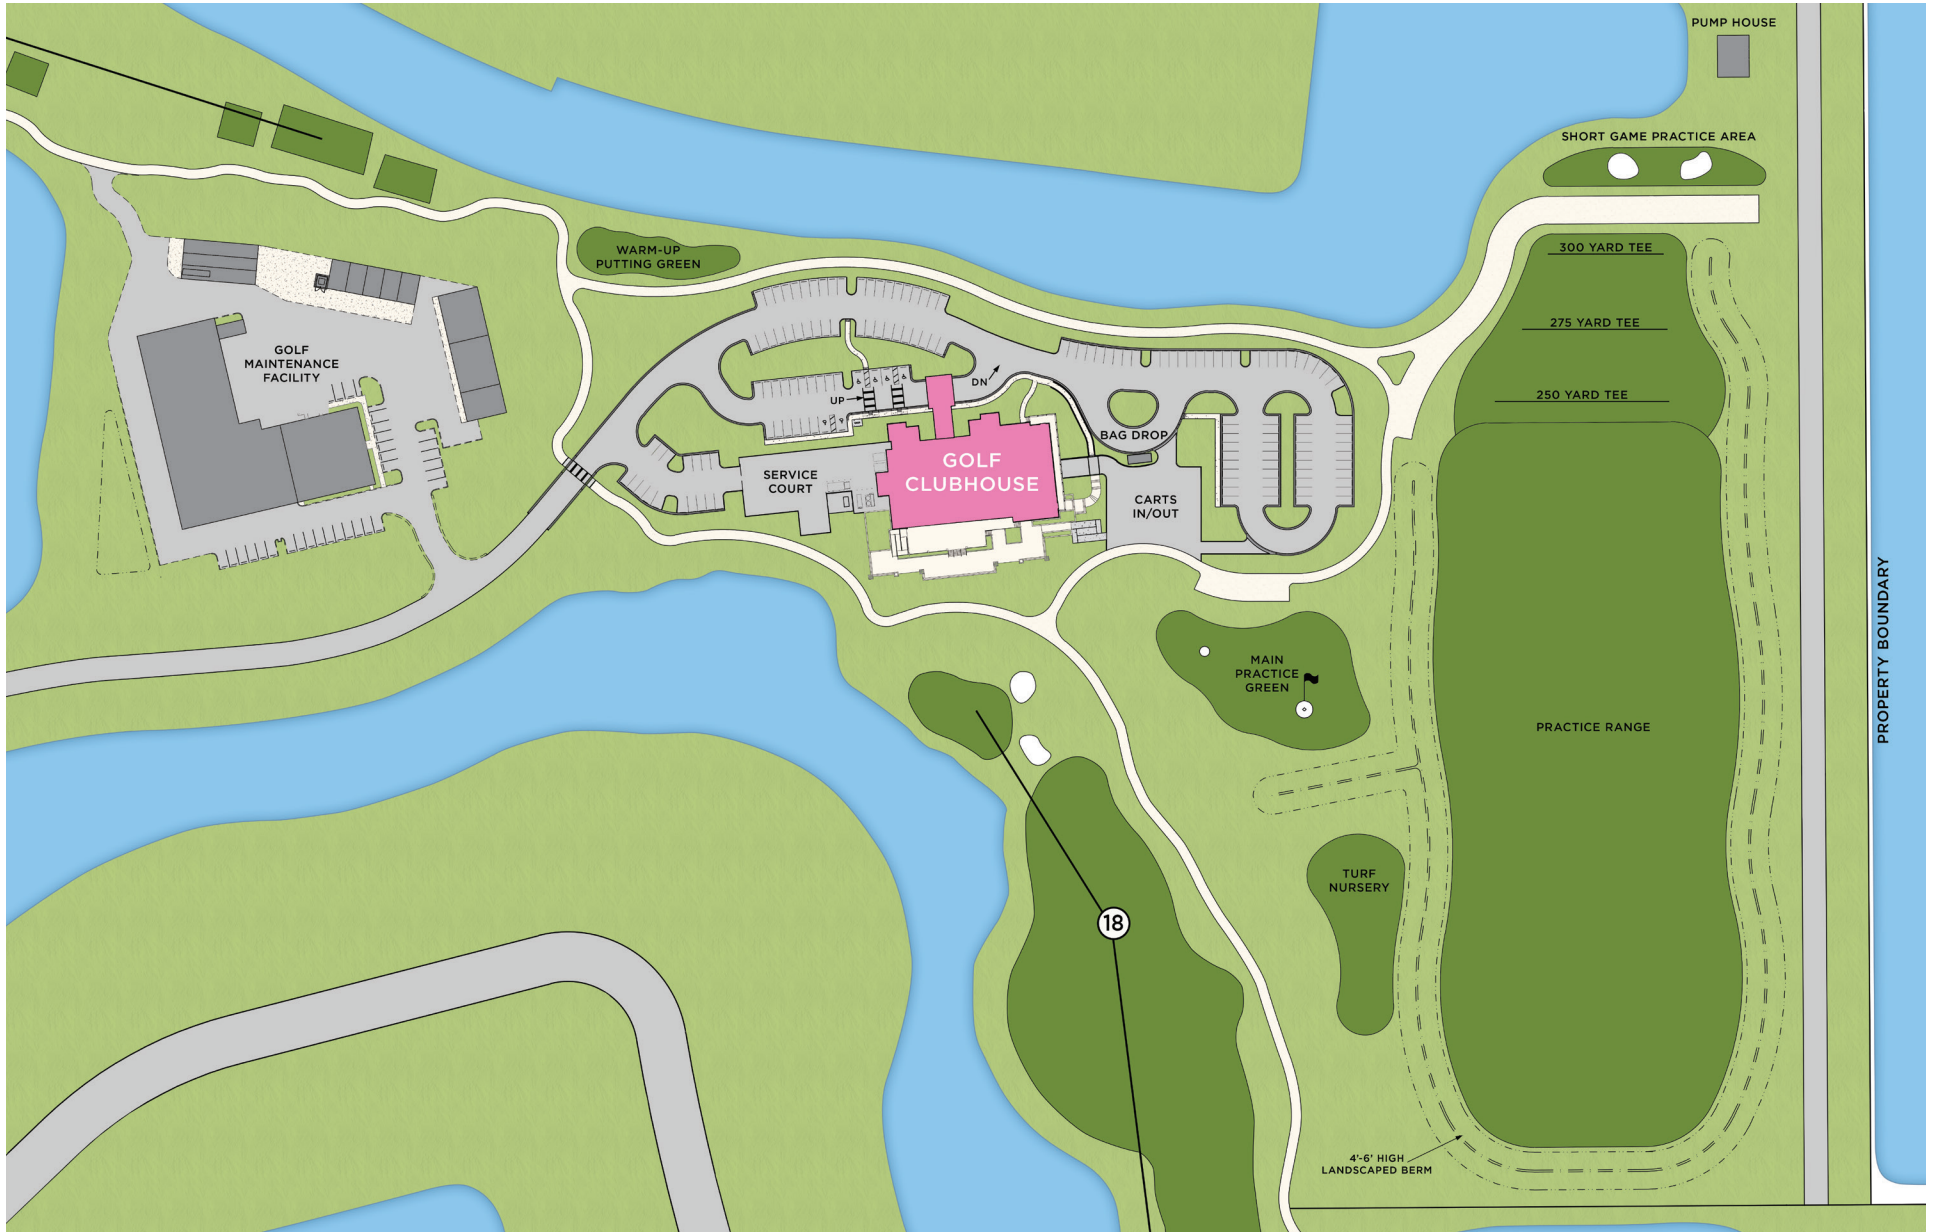

## FUTURE GOLF CLUBHOUSE

The highly-anticipated future golf clubhouse will be the heart of The Golf Club at Fiddler's Creek. With over 26,000 gross square feet and featuring coastal contemporary architecture, the clubhouse will serve as the hub for social activity.

Indoor/outdoor bar

Golf cart and bag storage on ground level

Perhaps the most impressive amenity – the sweeping view of the 18th green and sawgrass marshes

# FUTURE GOLF CLUBHOUSE AND DRIVING RANGE